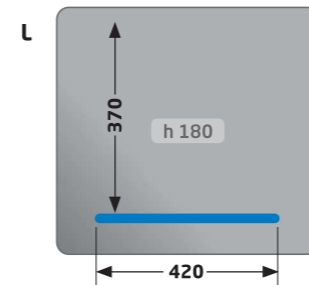

Table Top Range
T2 - T3 - T4 - T5 - T6 - T7

Plug & Play
with options to upgrade

1ST CHOICE FOR PROFESSIONALS WORLDWIDE

Specifications

| | T2 | T3 | T4 |
|----------------------|------------------------|------------------------|------------------------|
| Cover | Flat | High | High |
| Seal | Single | Double | Double |
| Machine dimension mm | 371 x 500 x 340 | 425 x 550 x 410 | 530 x 590 x 460 |
| Standard voltage | 220-240 - 1 - 50/60 Hz | 220-240 - 1 - 50/60 Hz | 220-240 - 1 - 50/60 Hz |
| Digital time control | 1 Program | 1 Program | 1 Program |
| Pump Capacity | 4 m ³ | 8 m ³ | 16 m ³ |
| Power Consumption | 1.0 kW - 1.5 kW | 1.5 kW | 1.5 kW - 2.0 kW |
| Average weight | 27 kg | 41 kg | 55 kg |

Seal configurations

Table Top Range

1ST CHOICE FOR PROFESSIONALS WORLDWIDE