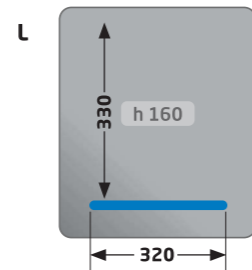

Table Top Range
T2 - T3 - T4 - T5 - T6 - T7

Plug & Play
with options to upgrade

1ST CHOICE FOR PROFESSIONALS WORLDWIDE

Specifications

| | T2 | T3 | T4 |
|----------------------|------------------------|------------------------|------------------------|
| Cover | Flat | High | High |
| Seal | Single | Double | Double |
| Machine dimension mm | 371 x 500 x 340 | 425 x 550 x 410 | 530 x 590 x 460 |
| Standard voltage | 220-240 - 1 - 50/60 Hz | 220-240 - 1 - 50/60 Hz | 220-240 - 1 - 50/60 Hz |
| Digital time control | 1 Program | 1 Program | 1 Program |
| Pump Capacity | 4 m ³ | 8 m ³ | 16 m ³ |
| Power Consumption | 1.0 kW - 1.5 kW | 1.5 kW | 1.5 kW - 2.0 kW |
| Average weight | 27 kg | 41 kg | 55 kg |

Seal configurations

Table Top Range

1ST CHOICE FOR PROFESSIONALS WORLDWIDE