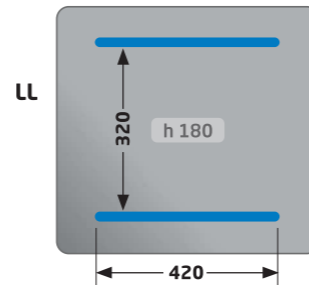

Table Top Range
T2 - T3 - T4 - T5 - T6 - T7

Plug & Play
with options to upgrade

1ST CHOICE FOR PROFESSIONALS WORLDWIDE

Specifications

| | T2 | T3 | T4 |
|----------------------|------------------------|------------------------|------------------------|
| Cover | Flat | High | High |
| Seal | Single | Double | Double |
| Machine dimension mm | 371 x 500 x 340 | 425 x 550 x 410 | 530 x 590 x 460 |
| Standard voltage | 220-240 - 1 - 50/60 Hz | 220-240 - 1 - 50/60 Hz | 220-240 - 1 - 50/60 Hz |
| Digital time control | 1 Program | 1 Program | 1 Program |
| Pump Capacity | 4 m ³ | 8 m ³ | 16 m ³ |
| Power Consumption | 1.0 kW - 1.5 kW | 1.5 kW | 1.5 kW - 2.0 kW |
| Average weight | 27 kg | 41 kg | 55 kg |

Seal configurations

Table Top Range

1ST CHOICE FOR PROFESSIONALS WORLDWIDE